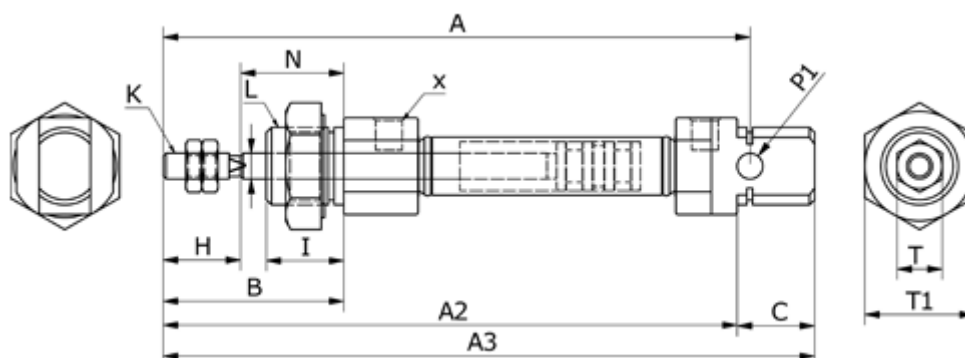

Data Sheet

Article number: 58MI20S0020CAG

Description: Cylinder MI-20x20-S-CA-G, Ø20x20
Double acting type - port 1/8"

Measures

A	= 115	K	= M8x1,25	V = 8
A2	= 62	L	= M22x1,5	X = 1/8"
A3	= 126	N	= 24	
B	= 44	O	= 11	
Bore diameter	= 20	P1	= 8	
C	= 20	Stroke	= 20	
HS	= 20	T	= 12	
I	= 20	T1	= 29	